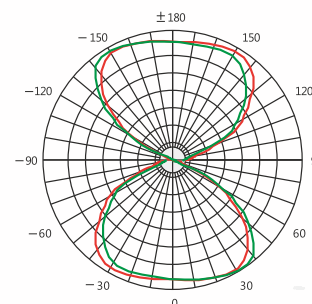

Beam Angle

- 2700K
- 3000K
- 4000K
- 5000K
- 6000K

- DALI
- 0-10V Dimming
- 1-10V Dimming