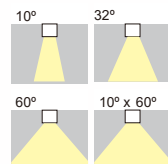

Beam Angle

- 2700K
- 3000K
- 4000K
- 5000K
- 6000K

- DALI
- 0-10V Dimming
- 1-10V Dimming